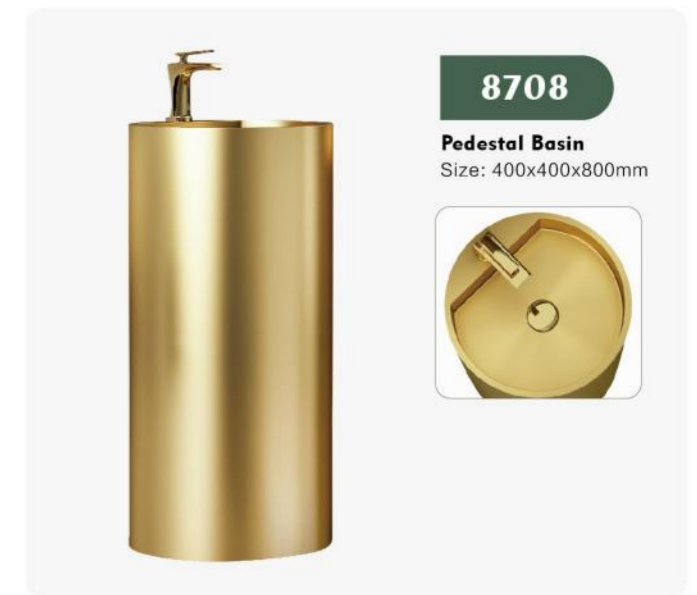

8707

Pedestal Basin  
Size: 380x380x800mm

8708

Pedestal Basin  
Size: 400x400x800mm

8815

Pedestal Basin  
Size: 400x400x800mm

8717

Pedestal Basin  
Size: 400x400x890mm