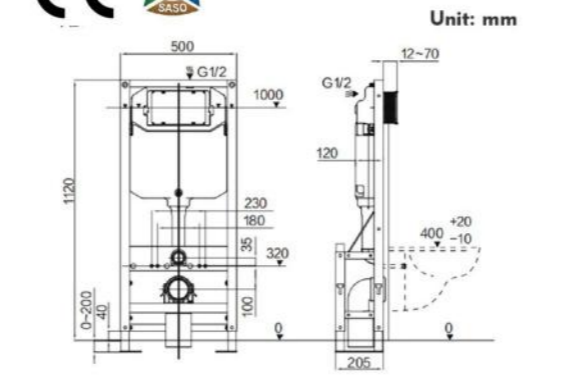

Product size: 1100x505x120mm

**M8011 Toilet Tank**

Package size: 1170x630x154mm

Product size: 1120x590x80mm

**M6601-ZL Toilet Tank**

Package size: 1140x535x240mm

Product size: 1100x500x210mm

**M8011-LD Toilet Tank**