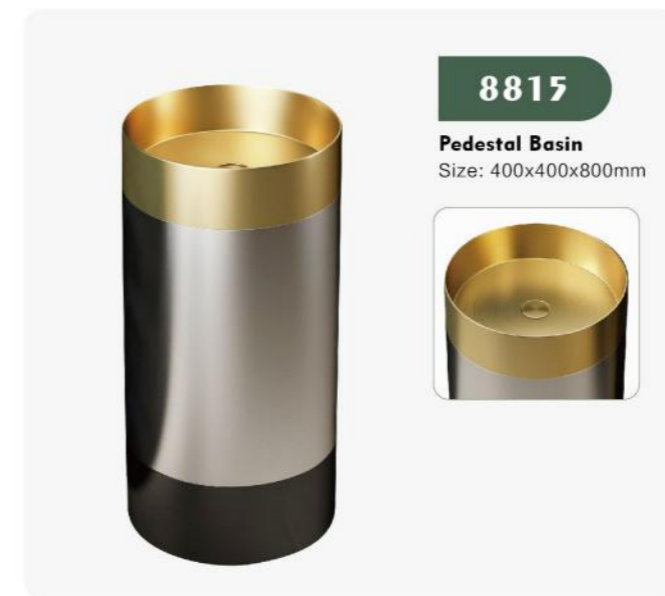

8707

Pedestal Basin  
Size: 380x380x800mm

8708

Pedestal Basin  
Size: 400x400x800mm

8815

Pedestal Basin  
Size: 400x400x800mm

8717

Pedestal Basin  
Size: 400x400x890mm