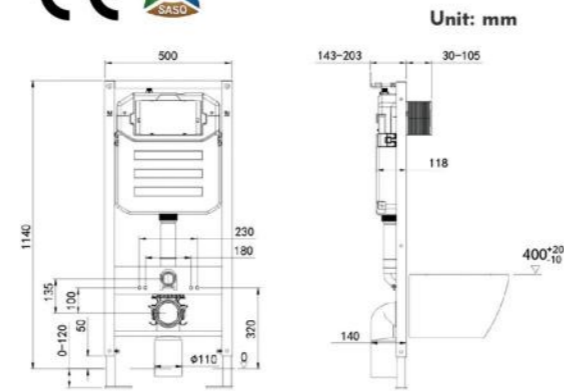

M6601-A Toilet Tank

Package size: 1190x530x140mm

Product size: 1100x505x120mm