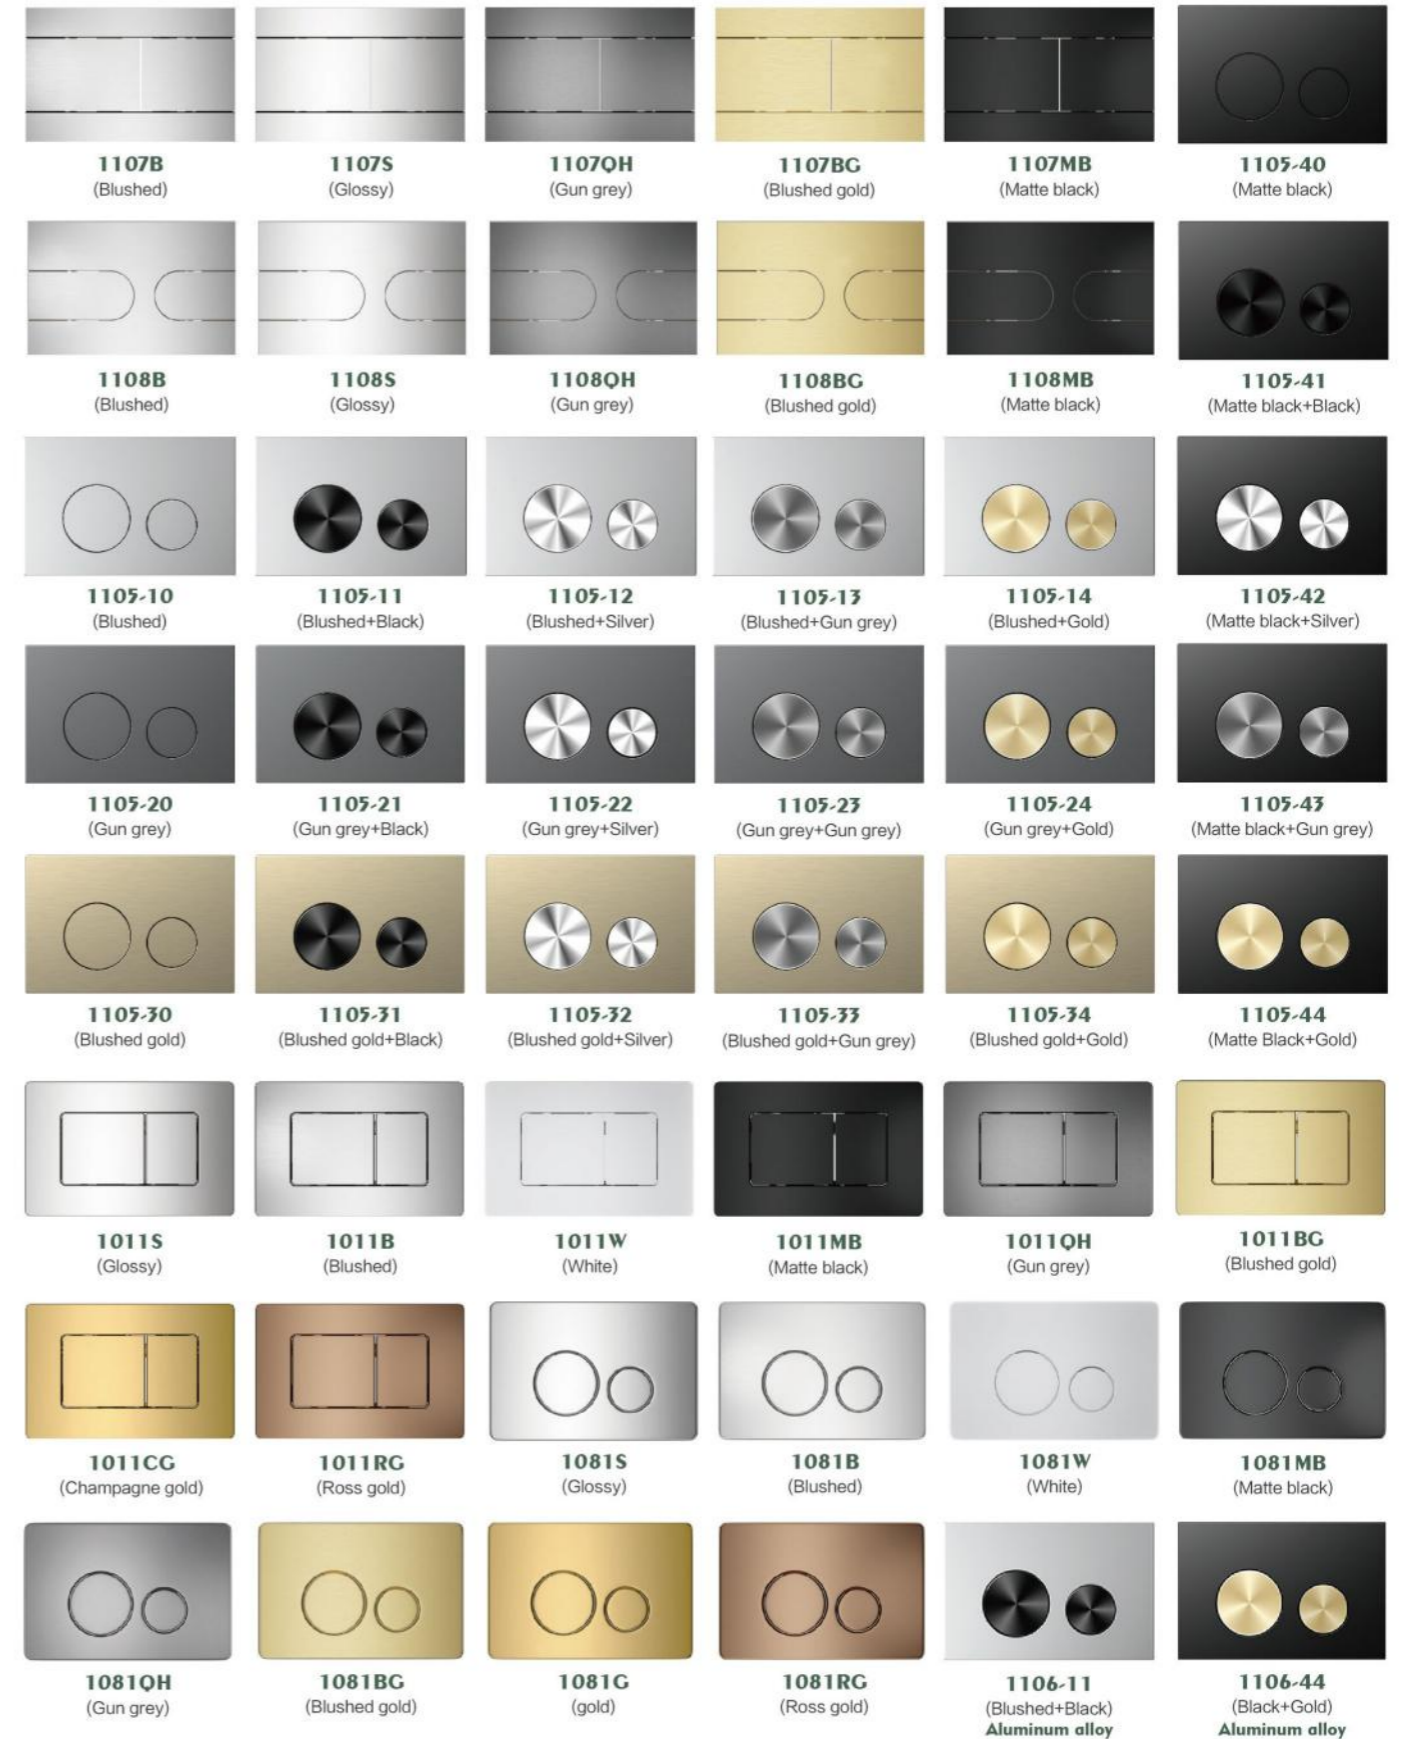

**P-trap:** 180mm

One Hole Eddy

**Matched to**  
**GEBERIT** *Concealed Cistern*  
Control Panels

Material: **GLASS** (Size:256x164mm)

Material: **ABS** (Size:256x164mm)

Material: **STAINLESS STEEL** (Size:256x164mm)