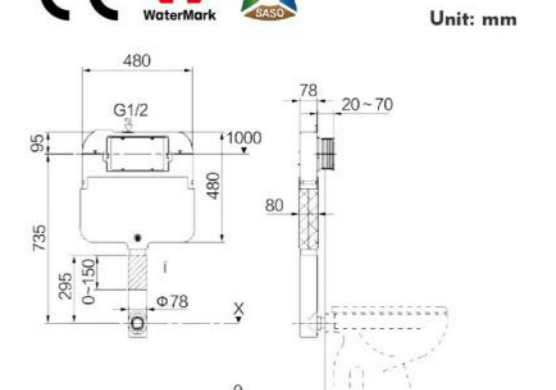

M8011-LD Toilet Tank

Package size: 660x520x185mm

Product size: 1000x480x78mm