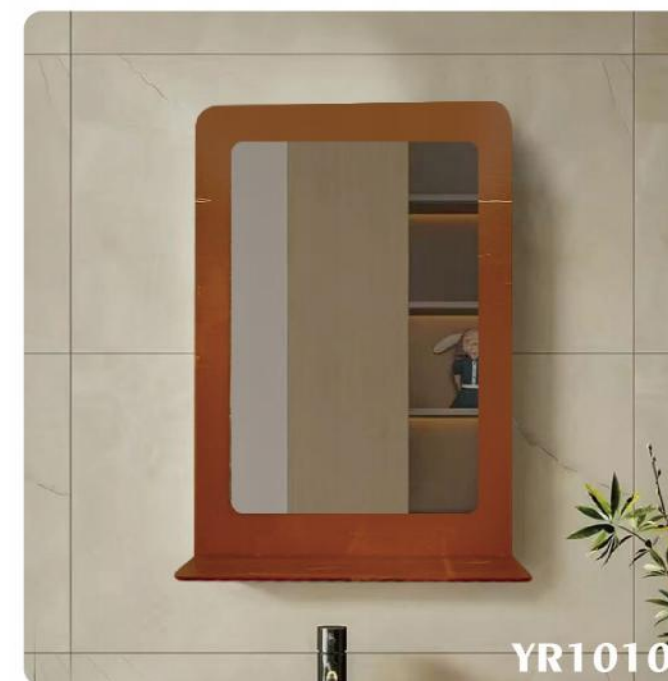

YR1011

YS1009 **Size**
500x800mm 500x900mm 600x900mm

YR1010