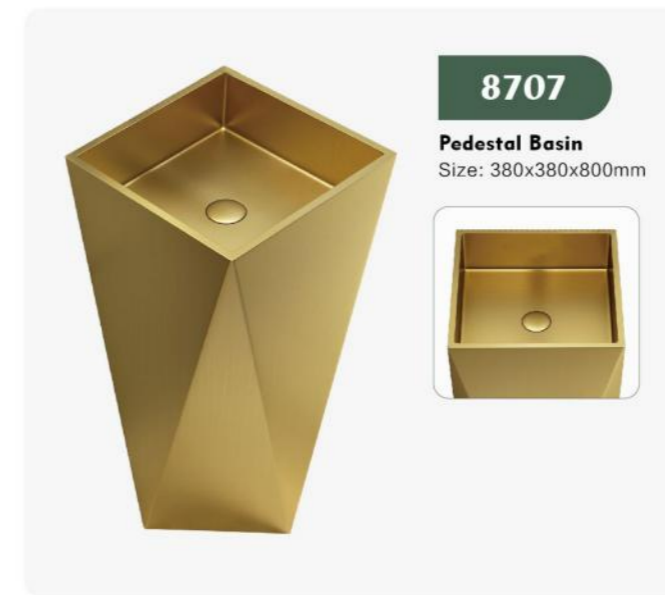

8707

Pedestal Basin  
Size: 380x380x800mm

8708

Pedestal Basin  
Size: 400x400x800mm

8815

Pedestal Basin  
Size: 400x400x800mm

8717

Pedestal Basin  
Size: 400x400x890mm