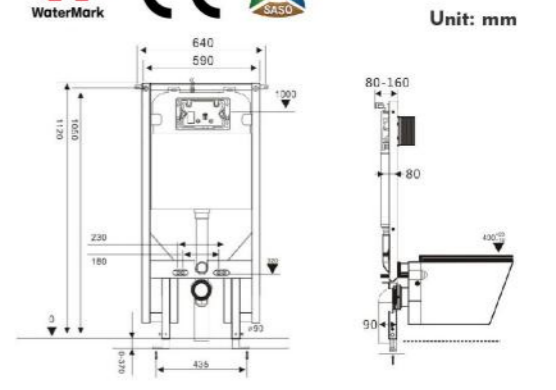

M8011 Toilet Tank

Package size: 1170x630x154mm

Product size: 1120x590x80mm