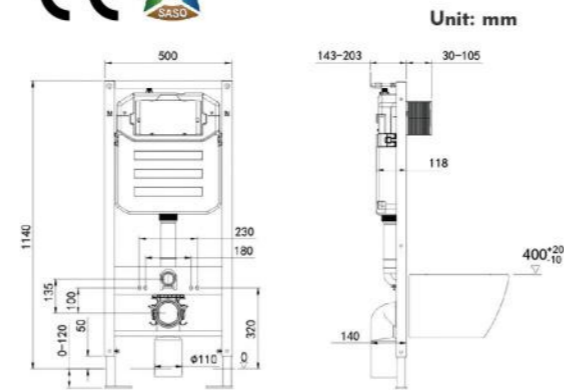

M6601-B Toilet Tank

Package size: 1140x530x140mm

Product size: 1100x505x120mm