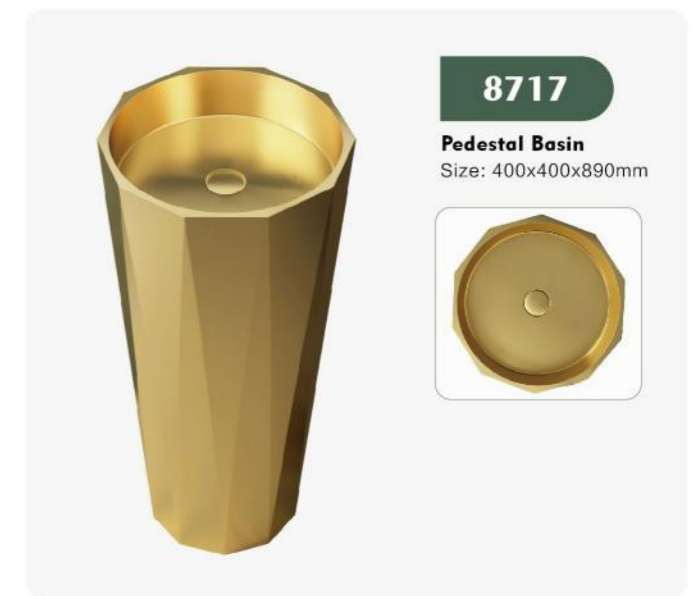

8707

Pedestal Basin  
Size: 380x380x800mm

8708

Pedestal Basin  
Size: 400x400x800mm

8815

Pedestal Basin  
Size: 400x400x800mm

8717

Pedestal Basin  
Size: 400x400x890mm