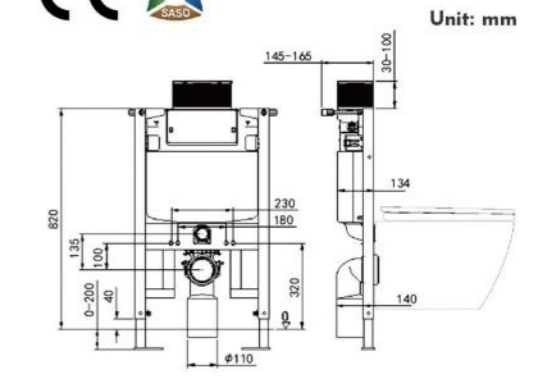

**M6601-A Toilet Tank**

Package size: 1190x530x140mm

Product size: 1100x505x120mm

**M6133 Toilet Tank**

Package size: 865x560x160mm

Product size: 820x500x146mm

**M6601-B Toilet Tank**

Package size: 1140x530x140mm