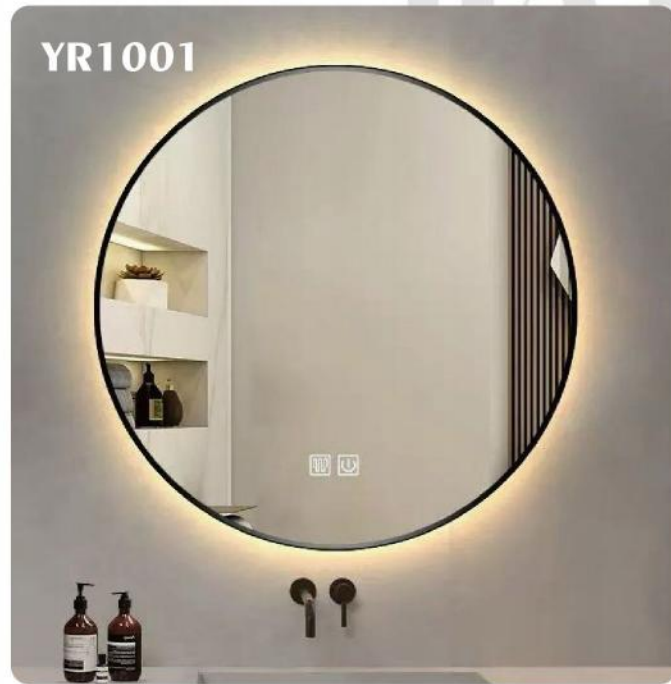

# BATHROOM Smart Mirror

**YR1001/1002/1003/1004**      **Size**  
600x600mm   700x700mm   800x800mm

**YS1001/1002/1003**      **Size**  
500x700mm   600x800mm   700x900mm

YS1004

YS1006

YS1005

YS1007

**YS1004/1005** **Size**  
600x600mm 700x700mm 800x800mm